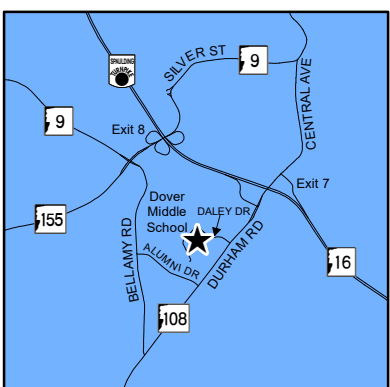

★ Reception Center

In the map above your community and the city where your reception center is located are the same color

Reception Centers

Dover

Manchester

Rochester

- Brentwood
- East Kingston
- Exeter
- Kensington
- Kingston
- Newfields
- Newton
- Seabrook
- South Hampton
- Stratham

- Rochester Middle School, 47 Brock St, Rochester

- Residents**
- Dover Middle School, 16 Daley Dr, (off NH RT 108), Dover

- Visitors**
- Memorial High School, 1 Crusader Way Via S Porter St, Manchester